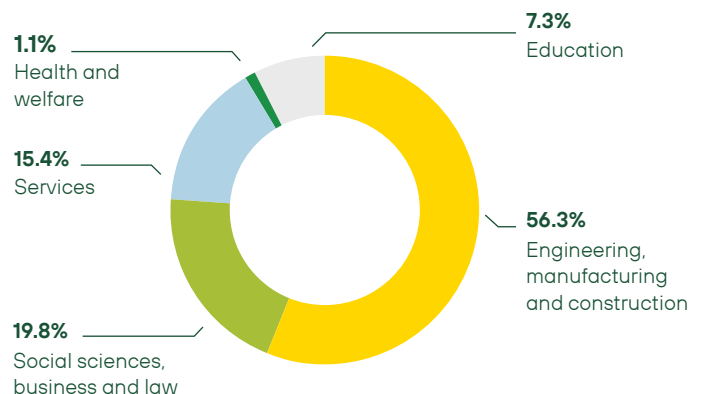

Fields of Study