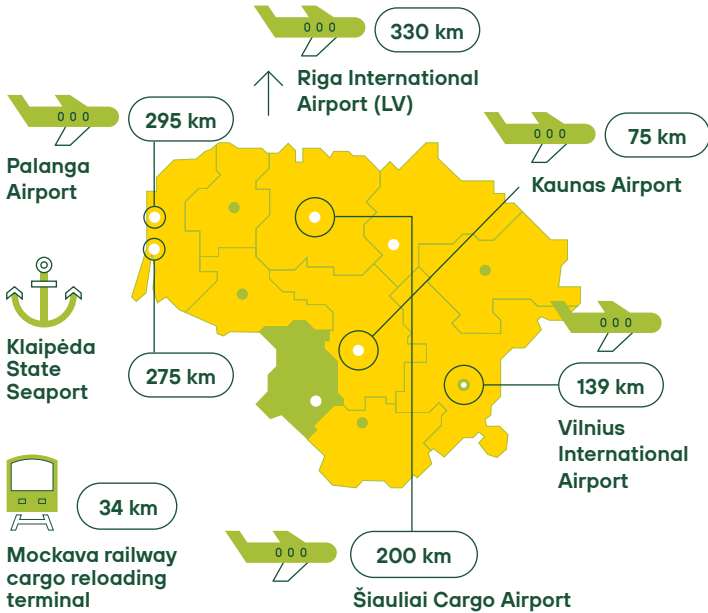

Labour Pool

Labour pool	66 500
Employees in manufacturing	11 300
Unemployment rate	8.1%
Average labour costs	1 076€

Exclusivity of the Region

1.

Mockava Terminal - the only railway station in Lithuania that has a direct connection to the Polish railway network and serves as a gateway for the Baltic states to the EU railway system.

2.

Marijampolė municipality is among the 5 best small municipalities in Lithuania according to the annual Municipality Performance Index. It stands 1st in Health and Social Care category and 4th overall in the best for citizens category (2019).

Fields of Study

Infrastructure

Connectivity

Special Economic Zones

Marijampolė FEZ	Available area 13 ha	Total area 78 ha
Number of enterprises	1	
Foreign Investors DOVISTA	www.chamber.lt	

International Names

A new freeway to Kaunas makes the city even more accessible; not to mention the ongoing Rail Baltica project, which creates even better opportunities for Marijampolė to become a trans-European transportation hub.